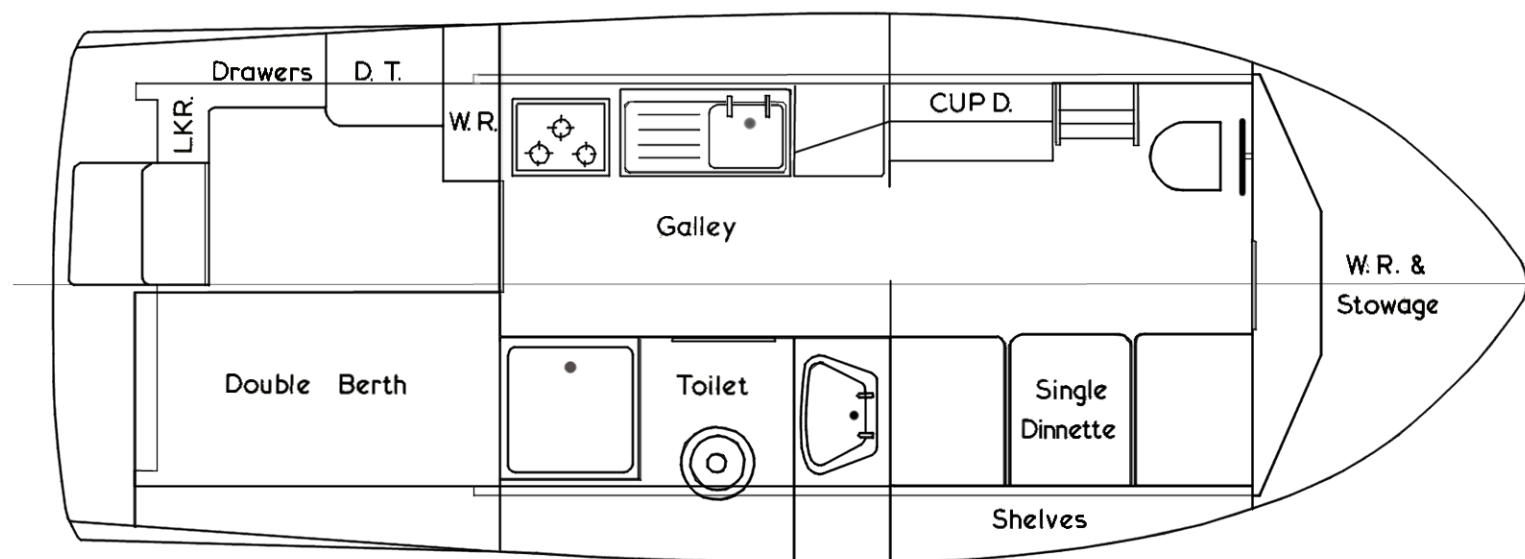

"SAFARI 25"

L.O.A. 25' 7"
 L.W.L. 23' 7"
 Beam 9' 6"
 Draft 2' 1"

Hampton Boats Ltd,
 Oulton Broad,
 Lowestoft,
 Suffolk.

3 BERTH G. R. P. MOTOR CRUISER

Scale $\frac{3}{4}$ " = 1 foot
 Feb 1968